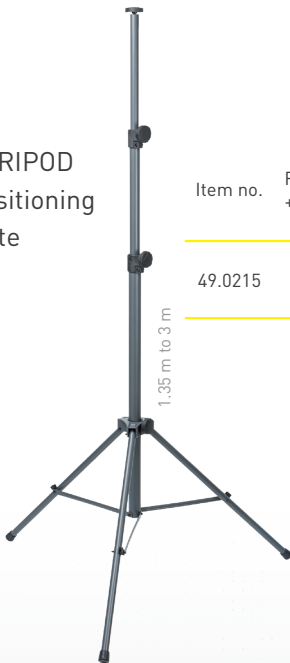

ORIGINAL
SCANGRIP
SINCE 1906

PROMOTION

NOVA 6K

TRIPOD 3M

- High efficiency COB LED
- Dimmable in 5 steps
- 5m cord
- IK07 / IP67

NOVA – world's best work lights for the professional user

Extendable 3M TRIPOD for stationary positioning at the working site

Item no.	FLOODLIGHT + TRIPOD 3M	Specifications	03.5442 Aktionspreis einzeln	03.5431 Aktionspreis einzeln	Aktionspreis Set Standard	Promo AKTIONSPREIS Set	SPARE
49.0215	NOVA 6K	600-6000 lumen	155.00	138.00	293.00	219.00	25 %

The original NOVA work lights are the best, most powerful and sturdy COB LED work lights for the professional user.

Designed for the most challenging lighting operations in rough and demanding working environment.